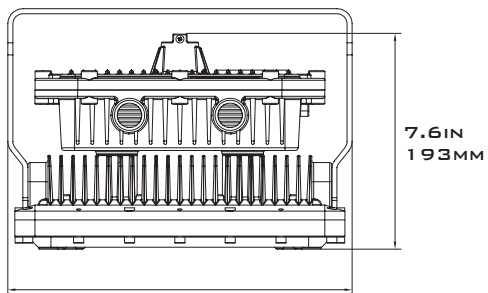

EXPLOSION PROOF SIP-C1D1 SERIES

RATED UP TO CID1, FEATURING 130 LUMENS PER WATT, THREE POWER OPTIONS, AND THREE AVAILABLE BEAM ANGLES; THE SIP-C1D1 SERIES BRINGS VERSATILITY, DESIGN EXCELLENCE, AND DURABILITY TO HAZARDOUS LOCATION LIGHTING. THE BLOCK SERIES IS SUITABLE WHEN FLAMMABLE GASES, CORROSIVE VAPORS, COMBUSTIBLE DUSTS, AND OTHER HAZARDS ARE PRESENT.

DIMENSIONS

13.5IN
342MM

10.7IN
271MM

WEIGHT

17.3KG / 38LBS

SPECIFICATIONS

VOLTAGE/FREQUENCY	AC120-277V 50/60HZ AC200-480V 50/60HZ
POWER FACTOR	≥99%
THD	<10%
SURGE PROTECTION	4KVA
AMBIENT TEMPERATURE	-40°F TO 140°F (-40°C TO 65°C)
T-CODE RATING	CLASS I DIVISION 1 - T6A CLASS II DIVISION 2 - T4A
CONSTRUCTION	DIE-CAST ALUMINUM
LENS MATERIAL	TEMPERED GLASS
HARDWARE	MARINE GRADE STAINLESS STEEL
FINISH	THERMOSET POWDERCOAT
CONNECTION	3/4" NPT
POWER	80W 100W 150W 200W
LUMEN OUTPUT	130 LM/W
AVAILABLE OPTICS	25° 60° 120°
COLOR RENDERING INDEX	RA>70
L70	>50,000 HOURS
WARRANTY	LEDs: 10 YEARS DRIVER: 7 YEARS