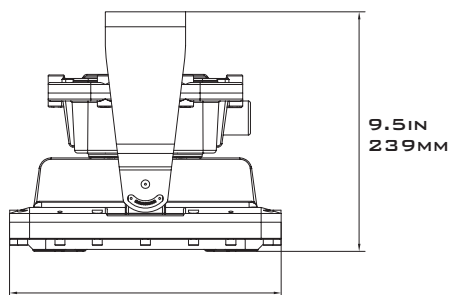

DIMENSIONS

13.5IN
342MM

10.7IN
271MM

WEIGHT

17.3KG / 38LBS

SPECIFICATIONS

VOLTAGE/FREQUENCY	AC120-277V 50/60HZ AC200-480V 50/60HZ
POWER FACTOR	≥99%
THD	<10%
SURGE PROTECTION	4KVA
AMBIENT TEMPERATURE	-40°F TO 140°F (-40°C TO 65°C)
T-CODE RATING	CLASS I DIVISION 1 - T6A CLASS II DIVISION 2 - T4A
CONSTRUCTION	DIE-CAST ALUMINUM
LENS MATERIAL	TEMPERED GLASS
HARDWARE	MARINE GRADE STAINLESS STEEL
FINISH	THERMOSET POWDERCOAT
CONNECTION	3/4" NPT
POWER	80W 100W 150W 200W
LUMEN OUTPUT	130 LM/W
AVAILABLE OPTICS	25° 60° 120°
COLOR RENDERING INDEX	RA>70
L70	>50,000 HOURS
WARRANTY	LEDs: 10 YEARS DRIVER: 7 YEARS