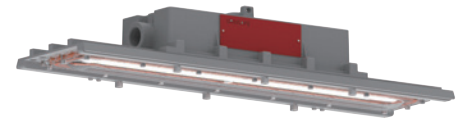

sales@siinprolighting.com

5756 GRACEPI, LOS ANGELES CA 90022, USA

WWW.SIINPROLIGHTING.COM