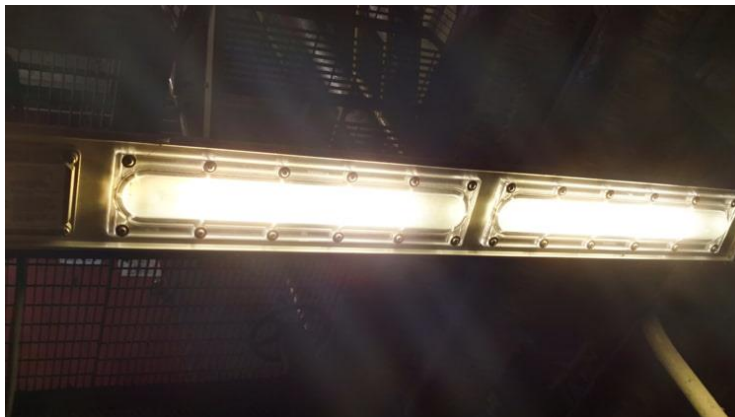

sales@siinprolighting.com

5756 GRACEPI, LOS ANGELES CA 90022, USA

WWW.SIINPROLIGHTING.COM