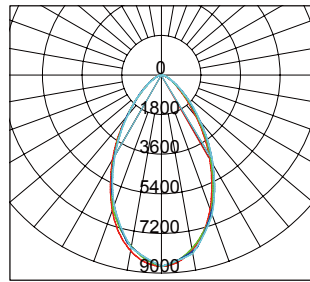

Order Information

Lineal SIP-LC1D2

EXAMPLE: S I P - L C 1 D 2 - 80 - 100 / 277 - 5000 K - 110 - CLR - GREY - PD - EM

SIP-LC1D2	80	100/277	5K	120	CLR	GREY	PD	EM
-----------	----	---------	----	-----	-----	------	----	----

*Special Order: Contact US for availability
 **Must be ordered with yoke mount

EXAMPLE

Photometrics

110°

— C0/180, 115.0
 — C30/210, 115.0
 — C60/240, 114.0
 — C90/270, 107.0

60°

— C0/180, 60.8
 — C30/210, 60.8
 — C60/240, 61.3
 — C90/270, 61.0