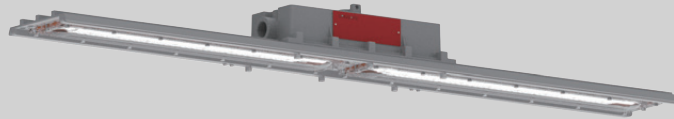

Lineal series SIP-LC1D2

When the power goes out, keep hazardous locations safe and illuminated. Bringing the same robustness, cost-efficiency, and safety, the Linear SIP-LC1D2 now boasts a 90 Minute emergency battery backup. Suitable for petrochemical facilities, drilling rigs, platforms, loading docks, mining, oil and gas refineries, tunnels, and other hazardous locations.

Pictured with pendant option

Certifications and Ratings

Class I Division 2 Groups CD Class I,
Zone 1, Group IIA Class I, Zone 1,
Group IIB
CSA C22.2 No. 141-15; No. 137-M1981
CSA C22.2 No.30-M1986 UL 844
Hazardous Location
UL 924 Emergency Lighting Equipment
UL 1598A Marine Vessels UL 1598
Wet Locations
UL 8750 LED Safety
DLC
ABS IP66

Dimensions

Emergency Battery

Power	6W
Lumen Output	812Lm
EM Run Time	90 Mins
Battery	Nickel-Cadmium
Battery Life	5 Years
Charge Time	24 hours

Specifications

Voltage/Frequency	AC100V/277V 50/60HZ
Power Factor	≥95% @120V
THD	≤20%; ≤10%
Surge Protection	4KvA
Ambient Temperature	-4°F to 149 °F (-20°C to 5°C) 6
T-Code Ratings	Class I Division 2 - T5 Class I Division 2 - T3C
Construction	Marine Grade Extruded Aluminum Housing and Die-cast Driver Box
Lens Material	CRYSTALLICED POLYCARBONATE
Hardware	Marine Grade 316 Stainless Steel
Finish	Thermoset Powdercoat
Connection	3/4" NPT
Power	40W, 60W, 80W, 100W
Lumen Output	170 L/W
Beam Angle	60°, Type II, 110°
Color Rendering Index	Ra>70
L70	>50,000 Hours
Warranty	5 Years

Order Information

Lineal SIP-LC1D2

EXAMPLE: S I P - L C 1 D 2 - 80 - 100 / 277 - 5000 K - 110 - CLR - GREY - PD - EM

SIP-LC1D2	80	100/277	5K	120	CLR	GREY	PD	EM
-----------	----	---------	----	-----	-----	------	----	----