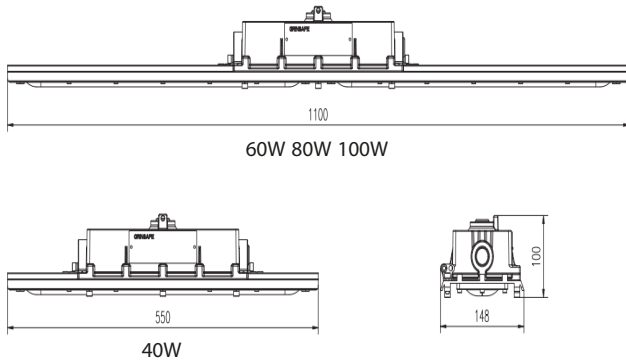

Dimensions

Emergency Battery

Power	6W
Lumen Output	812Lm
EM Run Time	90 Mins
Battery	Nickel-Cadmium
Battery Life	5 Years
Charge Time	24 hours

Specifications

Voltage/Frequency	AC100V/277V 50/60HZ
Power Factor	≥95% @120V
THD	≤20%; ≤10%
Surge Protection	4KvA
Ambient Temperature	-4°F to 149 °F (-20°C to 5°C) 6
T-Code Ratings	Class I Division 2 - T5 Class I Division 2 - T3C
Construction	Marine Grade Extruded Aluminum Housing and Die-cast Driver Box
Lens Material	CRYSTALLICED POLYCARBONATE
Hardware	Marine Grade 316 Stainless Steel
Finish	Thermoset Powdercoat
Connection	3/4" NPT
Power	40W, 60W, 80W, 100W
Lumen Output	170 L/W
Beam Angle	60°, Type II, 110°
Color Rendering Index	Ra>70
L70	>50,000 Hours
Warranty	5 Years