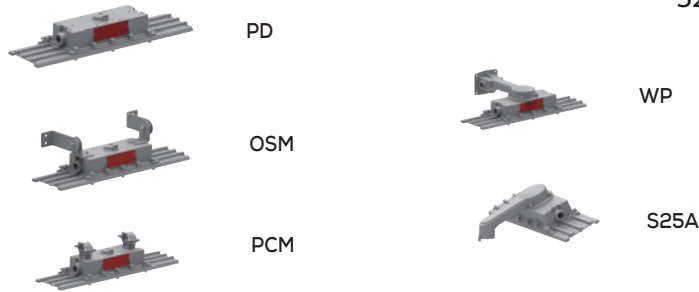

Order Information

Lineal SIP-LC1D2

EXAMPLE: S I P - L C 1 D 2 - 80 - 100 / 277 - 5000 K - 110 - CLR - GREY - PD - EM

SIP-LC1D2	80	100/277	5K	120	CLR	GREY	PD	EM

Fixture	Wattage	Voltage	CCT	Optics	Lens	Color	Mounting	EM
	40 W 60 W 80 W 100 W	100/277	5K 4K 3K*	110° 60° Type II	Clear Diffuse	Grey	PD OSM PCM WP S25A	Battery EM

YOKE: Yoke Mount Kit
CHAIN: Stainless Steel Cable Hang Kit
CLAMP: Pipe Clamp Kit ** **
H Cable Kit
SP1: 10KV Surge Protector

*Special Order: Contact US for availability
**Must be ordered with yoke mount

EXAMPLE