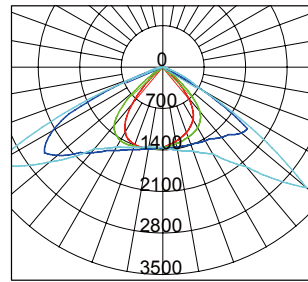

— C0/180, 80.5
— C30/210, 93.6
— C60/240, 129.1
— C90/270, 129.0