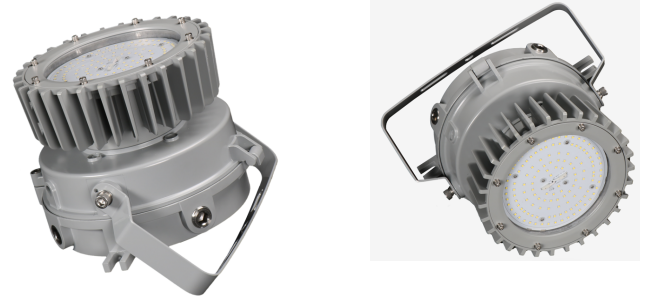

SIP-TH SERIES

THE SIP-TH IS DESIGNED FOR INDOOR MID TO HIGH BAY AND OUTDOOR GENERAL AREA APPLICATIONS. AVAILABLE UP TO 30,000 LUMENS WITH TYPE I, III AND V OPTICS, IT IS DESIGNED TO DISTRIBUTE THE LIGHT WHERE NEEDED MOST, REDUCING THE NUMBER OF FIXTURES NEEDED. IDEAL FOR LIGHTING OIL & GAS REFINERIES, SHIPYARDS, POWER PLANTS, AND OTHER INDUSTRIAL APPLICATIONS

DIMENSIONS

WEIGHT (KG/LB)

80W: 19.6/8.9
120/150W: 20.3/9.2
200W: 21.6/9.8

LUMEN OUTPUT

80W: 12,000LM
120W: 18,000LM
150W: 22,500LM
200W: 30,000LM

SPECIFICATIONS

VOLTAGE/FREQUENCY	AC 100-277V 50/60HZ AC 347-480V 50/60HZ
POWER FACTOR	≥95% @120V
THD	<20%
SURGE PROTECTION	4KVA
AMBIENT TEMPERATURE	-40°F TO 149°F (-40°C TO 65°C)
T-CODE RATINGS	CLASS I DIVISION 2 - T4A CLASS II DIVISION 1 - T4A CLASS II DIVISION 2 - T4A
CONSTRUCTION	DIE-CAST ALUMINUM
LENS MATERIAL	TEMPERED GLASS OR POLYCARBONATE
HARDWARE	MARINE GRADE STAINLESS STEEL
FINISH	THERMOSET POWDERCOAT
CONNECTION	3/4" NPT
POWER	80W 120W 150W 200W
LUMEN OUTPUT	150LM/W
BEAM ANGLE	TYPE I, TYPE III, TYPE V
COLOR RENDERING INDEX	>80
L70	>50,000 HOURS
WARRANTY	LEDs: 10 YEARS DRIVER: 5 YEARS

ORDER INFORMATION

SIP-TH SERIES

EXAMPLE: SIP-TH-80-100-277-5K-H2-CG-GREY-PDCG

SIP-TH	80	100-277	5K	T5	H2	CG	GREY	PDCG
FIXTURE	WATTAGE	VOLTAGE	CCT	OPTICS	RATING	LENS	COLOR	MOUNTING
	80W 120W 150W 200W	100-277 347-480**	5K 4K 3K**	T1++ T5	H2	CG - CLEAR GLASS DG - DIFFUSE GLASS DLG - DROP LENS GL CP - CLEAR PC DP DIFFUSE PC	GREY	PDCG* YOKE RXS25 RXS90 RXW90

ACCESSORIES

- SP1: 10KV SURGE PROTECTOR - 120-277V
- SP2: 10KV SURGE PROTECTOR - 347-480V**
- SFCB: SAFETY CABLE KIT
- WG: FLAT LENS WIRE GUARD
- WGD: DROP LENS WIRE GUARD

DLP - DROP LENS PC

PHOTOMETRICS