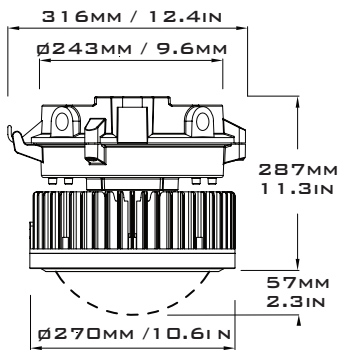

DIMENSIONS

WEIGHT (KG/LB)

80W: 19.6/8.9
120/150W: 20.3/9.2
200W: 21.6/9.8

LUMEN OUTPUT

80W: 12,000LM
120W: 18,000LM
150W: 22,500LM
200W: 30,000LM

SPECIFICATIONS

VOLTAGE/FREQUENCY	AC 100-277V 50/60HZ AC 347-480V 50/60HZ
POWER FACTOR	≥95% @120V
THD	<20%
SURGE PROTECTION	4KVA
AMBIENT TEMPERATURE	-40°F TO 149°F (-40°C TO 65°C)
T-CODE RATINGS	CLASS I DIVISION 2 - T4A CLASS II DIVISION 1 - T4A CLASS II DIVISION 2 - T4A
CONSTRUCTION	DIE-CAST ALUMINUM
LENS MATERIAL	TEMPERED GLASS OR POLYCARBONATE
HARDWARE	MARINE GRADE STAINLESS STEEL
FINISH	THERMOSET POWDERCOAT
CONNECTION	3/4" NPT
POWER	80W 120W 150W 200W
LUMEN OUTPUT	150LM/W
BEAM ANGLE	TYPE I, TYPE III, TYPE V
COLOR RENDERING INDEX	>80
L70	>50,000 HOURS
WARRANTY	LEDs: 10 YEARS DRIVER: 5 YEARS