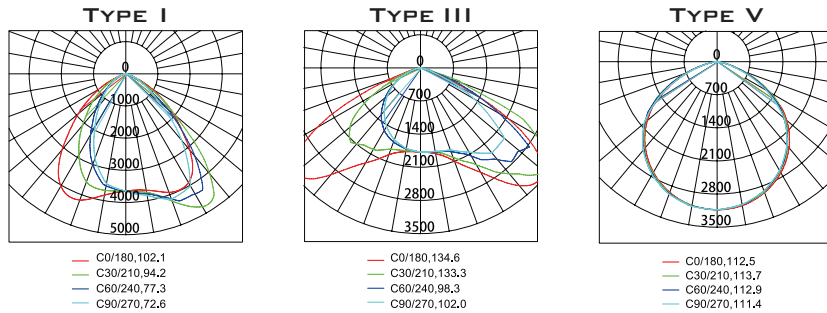

ORDER INFORMATION

SIP-TH SERIES

EXAMPLE: SIP-TH-80-100-277-5K-H2-CG-GREY-PDCG

SIP-TH	80	100-277	5K	T5	H2	CG	GREY	PDCG
FIXTURE	WATTAGE	VOLTAGE	CCT	OPTICS	RATING	LENS	COLOR	MOUNTING
	80W 120W 150W 200W	100-277 347-480**	5K 4K 3K**	T1++ T5	H2	CG - CLEAR GLASS DG - DIFFUSE GLASS DLG - DROP LENS GL CP - CLEAR PC DP DIFFUSE PC	GREY	PDCG* YOKE RXS25 RXS90 RXW90

ACCESSORIES

- SP1: 10KV SURGE PROTECTOR - 120-277V
- SP2: 10KV SURGE PROTECTOR - 347-480V**
- SFCB: SAFETY CABLE KIT
- WG: FLAT LENS WIRE GUARD
- WGD: DROP LENS WIRE GUARD

DLP - DROP LENS PC

PHOTOMETRICS

SALES@SIINPROLIGHTING.COM

5756 GRACEPI, LOS ANGELES CA 90022, USA

WWW.SIINPROLIGHTING.COM