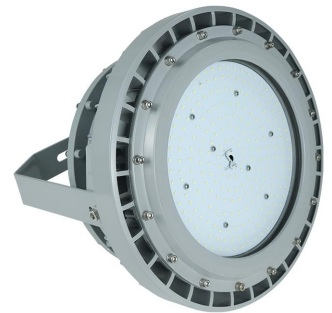

SIP-WC1D1 Series

Led light explosion proof, Rated up to CID1, featuring 140 lumens per watt, three power options, and three available beam angles; the SIP-WC1D1 series brings versatility, design excellence, and durability to hazardous location lighting. The WC1D1 Series is suitable when flammable gases, corrosive vapors, combustible dusts, and other hazards are present.

Order Information

Example: SIP-WC1D1-100-120-277-5000K-120-H2-CLR-GREY-PEND

SIP-WC1D1	100	120-277	5000K	120	H1	CLR	GREY	PEND
-----------	-----	---------	-------	-----	----	-----	------	------

Fixture	Wattage	Voltage	CCT	BEAM	Rating	Lens	Color	Mounting
	100 W	120 - 277	5000 K	120 °				
	150 W	347-480	4000 K	60°	H1-C1D1	Clear	Grey	Pendant
	200 W		3000 K					
	300 W							

Accessories

- YOKE: Yoke Mount
- STAN: Slip-Fit Stanchion Mount
- Kit SFCB: Safety Cable Kit
- WG: Lens Wire guard
- SP1: 4KV Surge Protector

PHOTOMETRICS

AVERAGE BEAM ANGLE(50%):53.2DEG

AVERAGE BEAM ANGLE(50%):115.8DEG