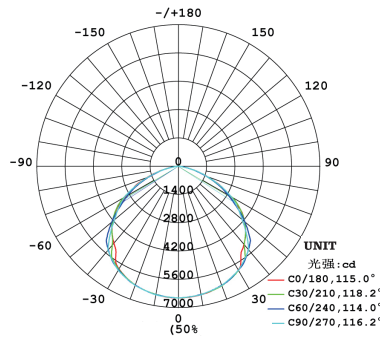

AVERAGE BEAM ANGLE(50%):115.8DEG