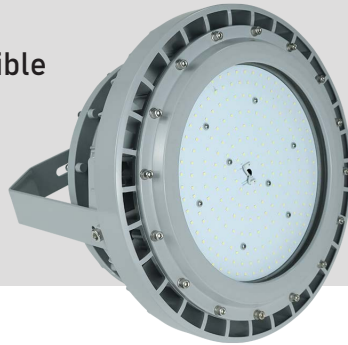

Certifications and Ratings

Class I Division 1, Groups A,B,C,D Class II Division 2, Groups FG Class III
CSA C22.2 No. 137-M1981; 30-M1986
CSA C22.2 No. 25-1966
CSA C22.2 No. 250.0-08; 250.13-14
UL 844 Hazardous Locations
UL 1598A Marine Vessels
UL 1598 Wet Locations
UL 8750 LED Safety
IP66