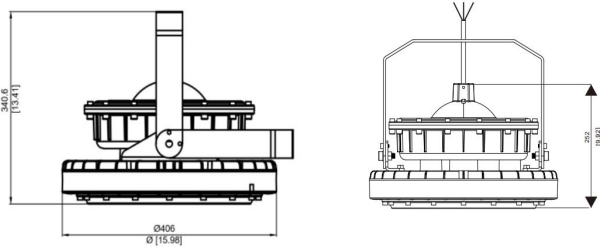

SIP-WC1D1 Series

Led light explosion proof, Rated up to CID1, featuring 140 lumens per watt, three power options, and three available beam angles; the SIP-WC1D1 series brings versatility, design excellence, and durability to hazardous location lighting. The WC1D1 Series is suitable when flammable gases, corrosive vapors, combustible dusts, and other hazards are present.

Dimensions

Specifications

Voltage/Frequency	AC 100-277 V 50/60 HZ AC 347-480V 50/60HZ
Power Factor	>99%
THD	<10%
Surge Protection	4KvA
Ambient Temperature	-40°F to 185°F (-40°C to 85°C)
T-Code Rating	Class I Division 1 - T6A Class II Division 2 - T4A
Construction	Die-cast Aluminum
Lens Material	Tempered Glass
Hardware	Marine Grade Stainless Steel
Finish	Thermoset Powdercoat
Connection	3/4" NPT
Power	100W 150W 200W 300W
Lumen Output	140 lm/W
Available Optics	60° 120°
Color Rendering Index	Ra>70
L70	>50,000 Hours
Warranty	LEDs: 10 Years Driver: 5 Years