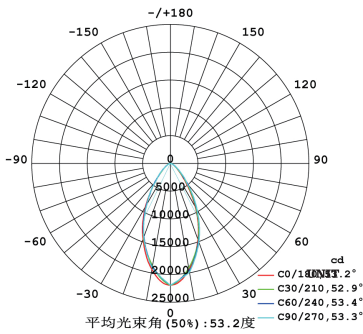

Order Information

Example: SIP-WC1D1-100-120-277-5000K-120-H2-CLR-GREY-PEND

SIP-WC1D1	100	120-277	5000K	120	H1	CLR	GREY	PEND

Fixture	Wattage	Voltage	CCT	BEAM	Rating	Lens	Color	Mounting
	100 W	120 - 277	5000 K	120 °				
	150 W	347-480	4000 K	60°	H1-C1D1	Clear	Grey	Pendant
	200 W		3000 K					
	300 W							

Accessories

- YOKE: Yoke Mount
- STAN: Slip-Fit Stanchion Mount
- Kit SFCB: Safety Cable Kit
- WG: Lens Wire guard
- SP1: 4KV Surge Protector

PHOTOMETRICS

AVERAGE BEAM ANGLE(50%):53.2DEG